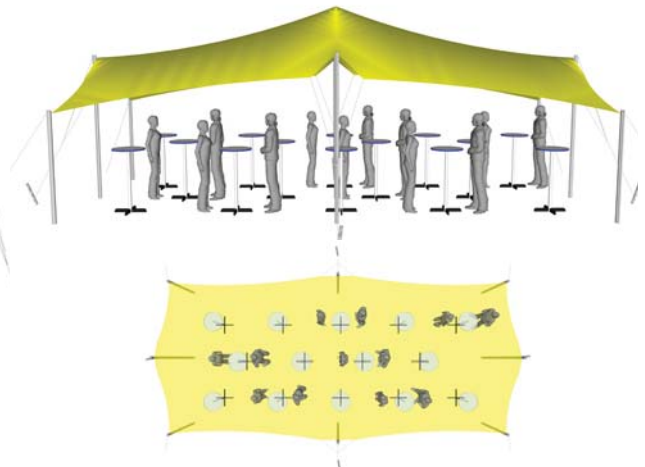

**Nomadik® Stretch Tent 7.5m x 10m (75m<sup>2</sup>) / 24ft x 32ft (768 sq. ft.) All Sides Up**

**Cinema Seating - 75 pax**

**Cocktail Seating - 50 pax**

**Banquet Seating - 37 pax**

TENT SIZE IN METERS	SQUARE METERS	TENT SIZE IN FEET	SQUARE FEET	VOLUMETRIC WEIGHT	WEIGHT	APPROX. DIMENSIONS WHEN PACKED	RIGGERS NEEDED	APPROX. TIME TO SET UP
7.5m x 10m	75m <sup>2</sup>	24ft x 32ft	768 sq. ft	69	59 kg	96cm x 55cm x 45cm	1-2	1 - 1.5 hrs