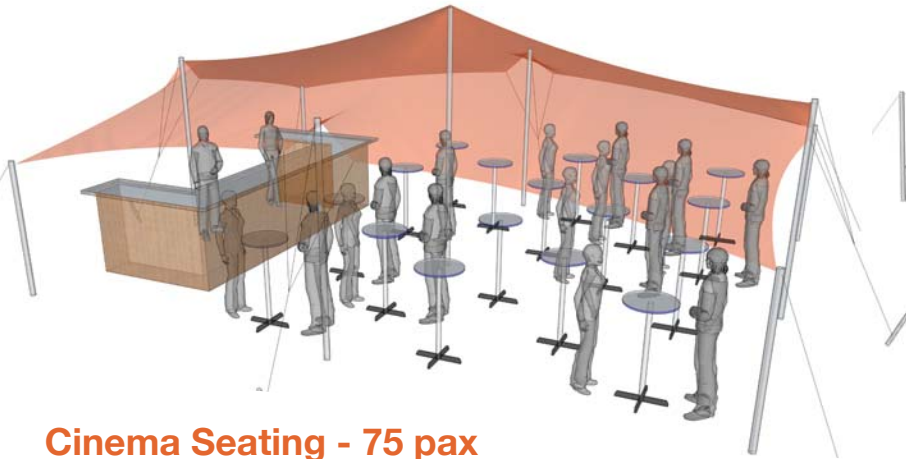

**Nomadik® Stretch Tent 7.5m x 10m (75m<sup>2</sup>) / 24ft x 32ft (768 sq. ft.) All Sides Up**

**Cinema Seating - 75 pax**

**Cocktail Seating - 50 pax**

**Banquet Seating - 37 pax**

TENT SIZE IN METERS	SQUARE METERS	TENT SIZE IN FEET	SQUARE FEET	VOLUMETRIC WEIGHT	WEIGHT	APPROX. DIMENSIONS WHEN PACKED	RIGGERS NEEDED	APPROX. TIME TO SET UP
7.5m x 10m	75m <sup>2</sup>	24ft x 32ft	768 sq. ft	69	59 kg	96cm x 55cm x 45cm	1-2	1 - 1.5 hrs