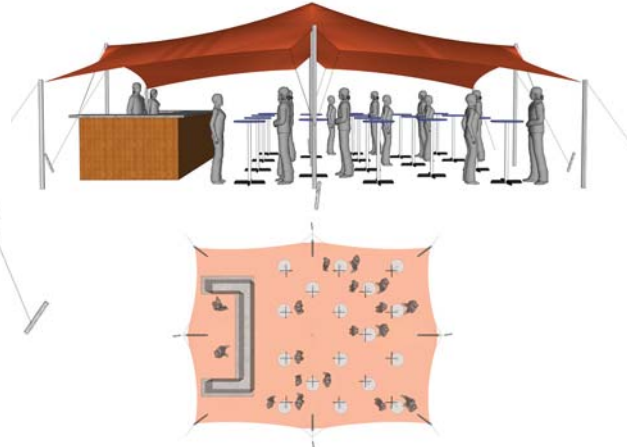

**Nomadik® Stretch Tent 7.5m x 10m (75m<sup>2</sup>) / 24ft x 32ft (768 sq. ft.) All Sides Up**

**Cinema Seating - 75 pax**

**Cocktail Seating - 50 pax**

**Banquet Seating - 37 pax**

TENT SIZE IN METERS	SQUARE METERS	TENT SIZE IN FEET	SQUARE FEET	VOLUMETRIC WEIGHT	WEIGHT	APPROX. DIMENSIONS WHEN PACKED	RIGGERS NEEDED	APPROX. TIME TO SET UP
7.5m x 10m	75m <sup>2</sup>	24ft x 32ft	768 sq. ft	69	59 kg	96cm x 55cm x 45cm	1-2	1 - 1.5 hrs