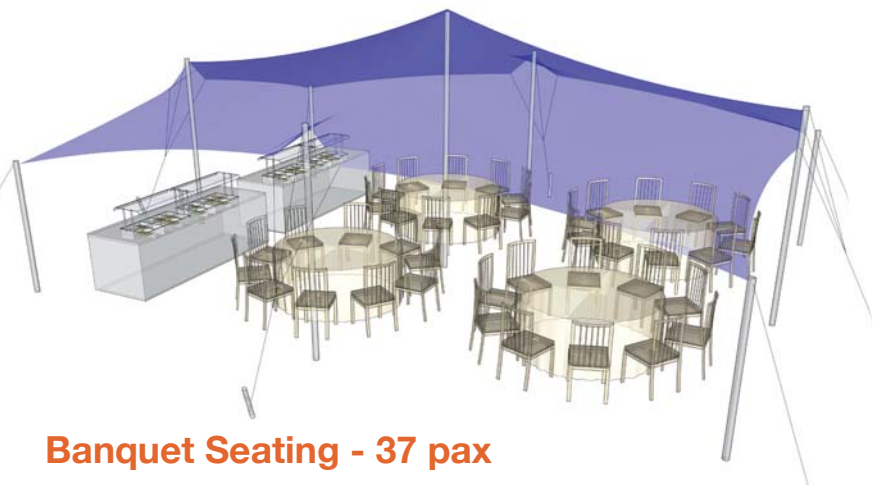

**Nomadik® Stretch Tent 7.5m x 10m (75m<sup>2</sup>) / 24ft x 32ft (768 sq. ft.) All Sides Up**

**Cinema Seating - 75 pax**

**Cocktail Seating - 50 pax**

**Banquet Seating - 37 pax**

TENT SIZE IN METERS	SQUARE METERS	TENT SIZE IN FEET	SQUARE FEET	VOLUMETRIC WEIGHT	WEIGHT	APPROX. DIMENSIONS WHEN PACKED	RIGGERS NEEDED	APPROX. TIME TO SET UP
7.5m x 10m	75m <sup>2</sup>	24ft x 32ft	768 sq. ft	69	59 kg	96cm x 55cm x 45cm	1-2	1 - 1.5 hrs