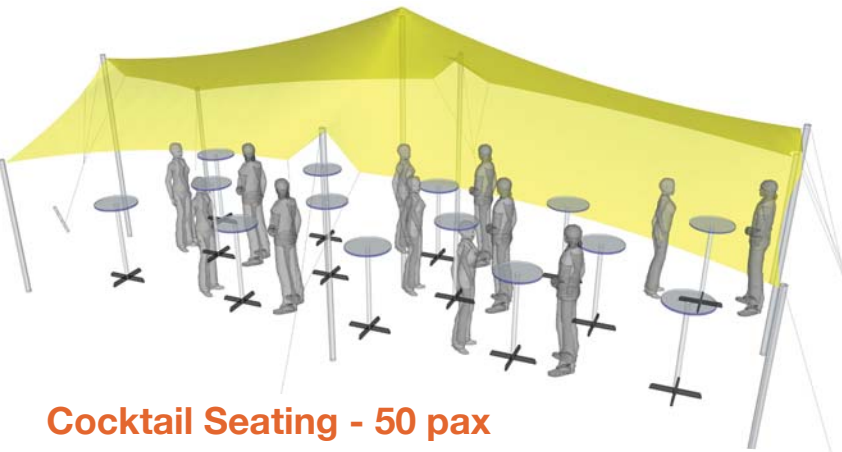

**Nomadik® Stretch Tent 7.5m x 10m (75m<sup>2</sup>) / 24ft x 32ft (768 sq. ft.) All Sides Up**

**Cinema Seating - 75 pax**

**Cocktail Seating - 50 pax**

**Banquet Seating - 37 pax**

TENT SIZE IN METERS	SQUARE METERS	TENT SIZE IN FEET	SQUARE FEET	VOLUMETRIC WEIGHT	WEIGHT	APPROX. DIMENSIONS WHEN PACKED	RIGGERS NEEDED	APPROX. TIME TO SET UP
7.5m x 10m	75m <sup>2</sup>	24ft x 32ft	768 sq. ft	69	59 kg	96cm x 55cm x 45cm	1-2	1 - 1.5 hrs