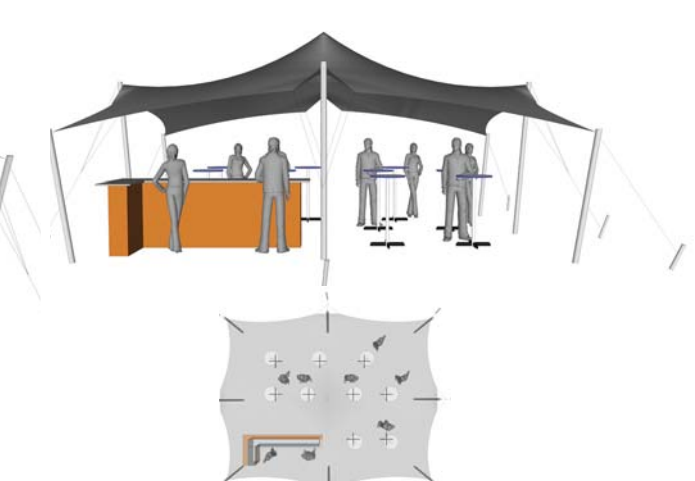

Nomadik® Stretch Tent 6m x 8m (48m²) / 19ft x 26ft (494 sq. ft.) All Sides Up

Cinema Seating - 48 pax

Cocktail Seating - 32 pax

Banquet Seating - 24 pax

TENT SIZE IN METERS	SQUARE METERS	TENT SIZE IN FEET	SQUARE FEET	VOLUMETRIC WEIGHT	WEIGHT	APPROX. DIMENSIONS WHEN PACKED	RIGGERS NEEDED	APPROX. TIME TO SET UP
6m x 8m	48m ²	19ft x 26ft	494 sq. ft	44.16	40.5 kg	86cm x 53cm x 46cm	1-2	45 min