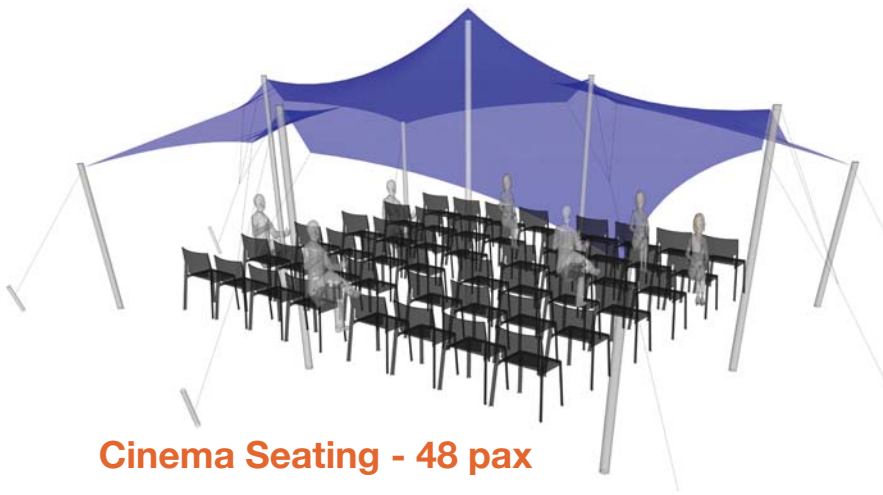

Nomadik® Stretch Tent 6m x 8m (48m²) / 19ft x 26ft (494 sq. ft.) All Sides Up

Cinema Seating - 48 pax

Cocktail Seating - 32 pax

Banquet Seating - 24 pax

TENT SIZE IN METERS	SQUARE METERS	TENT SIZE IN FEET	SQUARE FEET	VOLUMETRIC WEIGHT	WEIGHT	APPROX. DIMENSIONS WHEN PACKED	RIGGERS NEEDED	APPROX. TIME TO SET UP
6m x 8m	48m ²	19ft x 26ft	494 sq. ft	44.16	40.5 kg	86cm x 53cm x 46cm	1-2	45 min