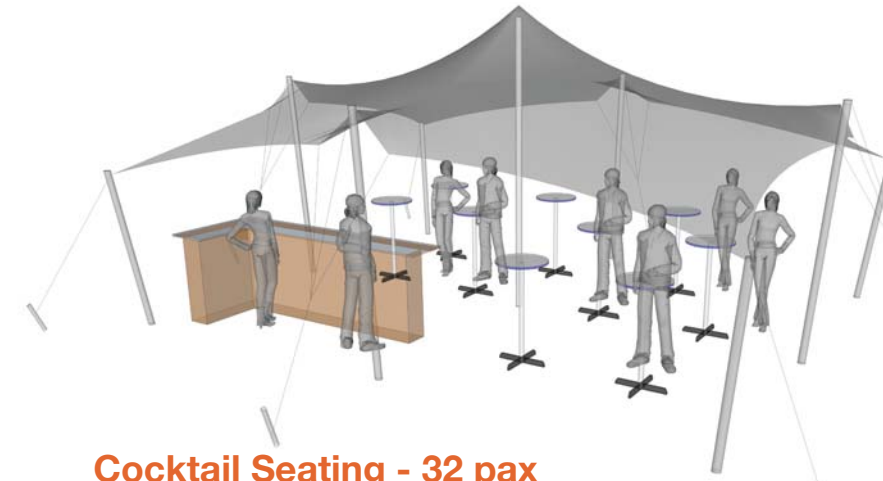

Nomadik® Stretch Tent 6m x 8m (48m²) / 19ft x 26ft (494 sq. ft.) All Sides Up

Cinema Seating - 48 pax

Cocktail Seating - 32 pax

Banquet Seating - 24 pax

TENT SIZE IN METERS	SQUARE METERS	TENT SIZE IN FEET	SQUARE FEET	VOLUMETRIC WEIGHT	WEIGHT	APPROX. DIMENSIONS WHEN PACKED	RIGGERS NEEDED	APPROX. TIME TO SET UP
6m x 8m	48m ²	19ft x 26ft	494 sq. ft	44.16	40.5 kg	86cm x 53cm x 46cm	1-2	45 min