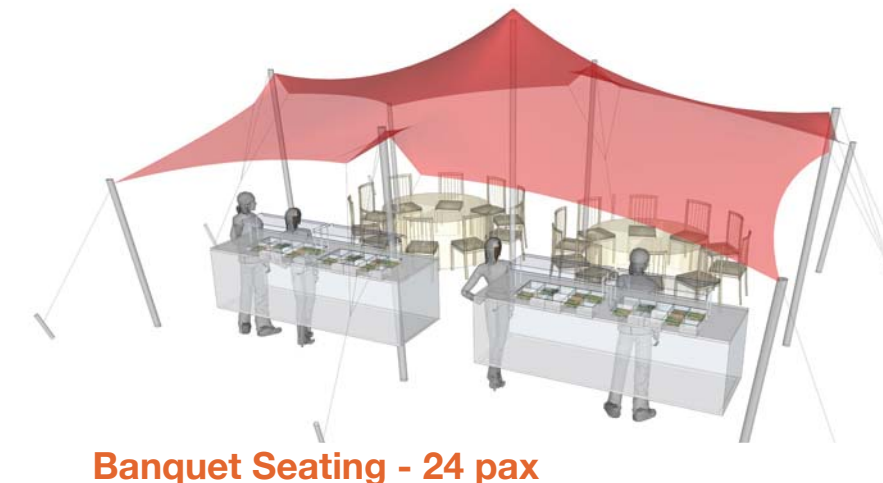

Nomadik® Stretch Tent 6m x 8m (48m²) / 19ft x 26ft (494 sq. ft.) All Sides Up

Cinema Seating - 48 pax

Cocktail Seating - 32 pax

Banquet Seating - 24 pax

TENT SIZE IN METERS	SQUARE METERS	TENT SIZE IN FEET	SQUARE FEET	VOLUMETRIC WEIGHT	WEIGHT	APPROX. DIMENSIONS WHEN PACKED	RIGGERS NEEDED	APPROX. TIME TO SET UP
6m x 8m	48m ²	19ft x 26ft	494 sq. ft	44.16	40.5 kg	86cm x 53cm x 46cm	1-2	45 min