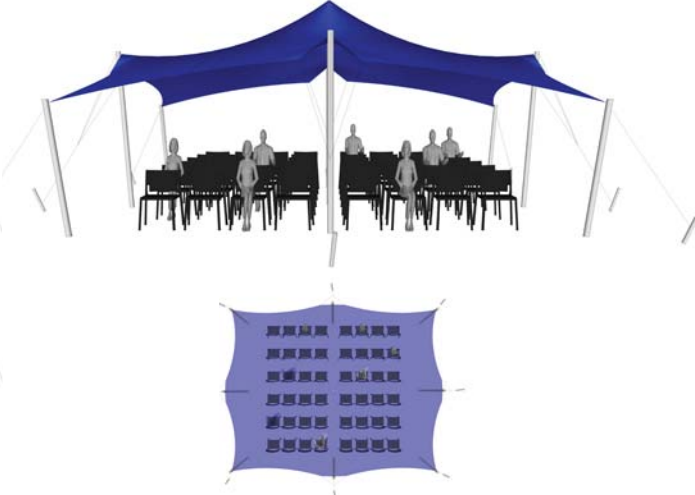

Nomadik® Stretch Tent 6m x 8m (48m²) / 19ft x 26ft (494 sq. ft.) All Sides Up

Cinema Seating - 48 pax

Cocktail Seating - 32 pax

Banquet Seating - 24 pax

TENT SIZE IN METERS	SQUARE METERS	TENT SIZE IN FEET	SQUARE FEET	VOLUMETRIC WEIGHT	WEIGHT	APPROX. DIMENSIONS WHEN PACKED	RIGGERS NEEDED	APPROX. TIME TO SET UP
6m x 8m	48m ²	19ft x 26ft	494 sq. ft	44.16	40.5 kg	86cm x 53cm x 46cm	1-2	45 min