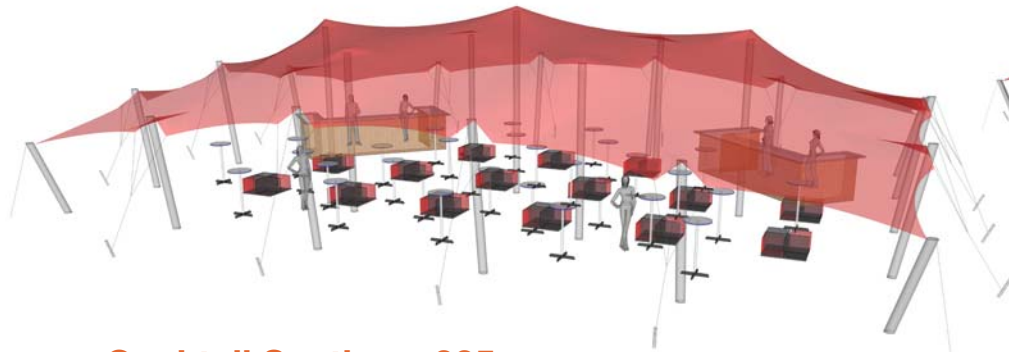

**Nomadik® Stretch Tent 15m x 22.5m (337.5m<sup>2</sup>) / 49ft x 73ft (3577 sq. ft.) All Sides Up**

**Cinema Seating - 337 pax**

**Cocktail Seating - 225 pax**

**Banquet Seating - 168 pax**

TENT SIZE IN METERS	SQUARE METERS	TENT SIZE IN FEET	SQUARE FEET	VOLUMETRIC WEIGHT	WEIGHT	APPROX. DIMENSIONS WHEN PACKED	RIGGERS NEEDED	APPROX. TIME TO SET UP
15m x 22.5m	337.5m <sup>2</sup>	49ft x 73ft	3577 sq. ft	310.5	255 kg	120cm x 100cm x 80cm	3-4	2.5 hrs