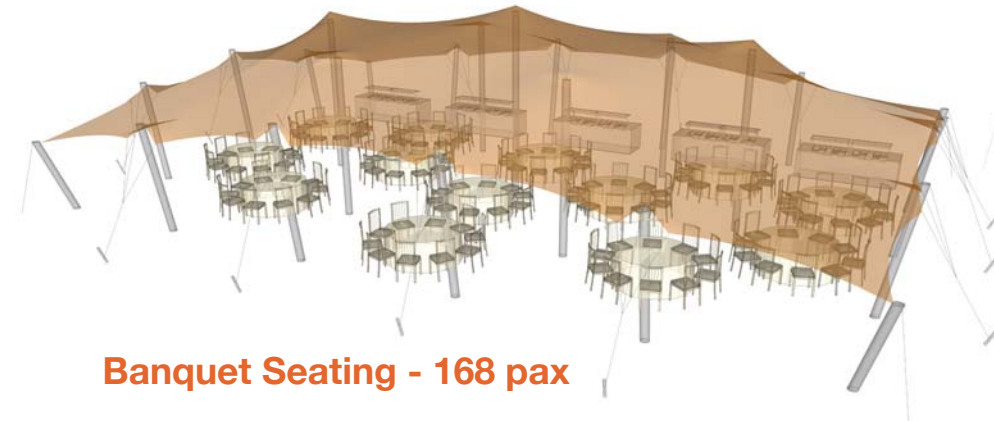

**Nomadik® Stretch Tent 15m x 22.5m (337.5m<sup>2</sup>) / 49ft x 73ft (3577 sq. ft.) All Sides Up**

**Cinema Seating - 337 pax**

**Cocktail Seating - 225 pax**

**Banquet Seating - 168 pax**

TENT SIZE IN METERS	SQUARE METERS	TENT SIZE IN FEET	SQUARE FEET	VOLUMETRIC WEIGHT	WEIGHT	APPROX. DIMENSIONS WHEN PACKED	RIGGERS NEEDED	APPROX. TIME TO SET UP
15m x 22.5m	337.5m <sup>2</sup>	49ft x 73ft	3577 sq. ft	310.5	255 kg	120cm x 100cm x 80cm	3-4	2.5 hrs